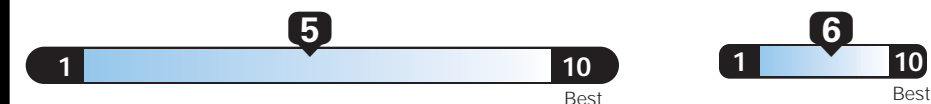

This vehicle emits 371 grams CO2 per mile. The best emits 0 grams per mile (tailpipe only). Producing and distributing fuel also creates emissions; learn more at fuel economy.gov

Actual results will vary for many reasons, including driving conditions and how you drive and maintain your vehicle. The average new vehicle gets 26 MPG and cost $7,000 to fuel over 5 years. Cost estimates are based on 15,000 miles per year at $2.45 per gallon. MPGe is miles per gasoline gallon equivalent. Vehicle emissions are a significant cause of climate change and smog.

fuel economy.gov

Calculate personalized estimates and compare vehicles